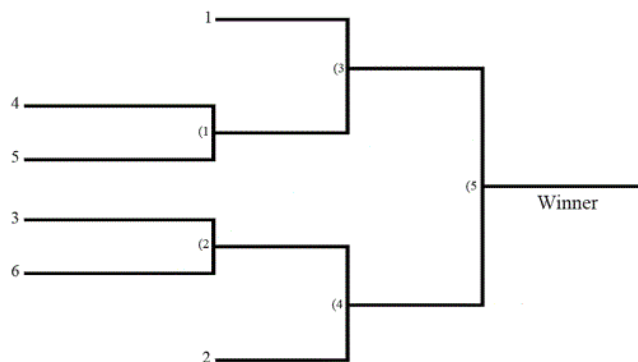

Date	Time	Away Team	Score	Home Team
Sunday, January 28	9:30am	Villains	7-12	TBU
	10:30am	Suicide Squad	30-6	Warriors
	11:30am	LA Hogs	29-32	East Los Cheaters
	12:30pm	Friendly Fire	FL-FW	X-Rated
	BYE:	R-US, iTCH Athletics, & TARS Attacks		

**Top 6 teams advance to
Playoff Bracket A**