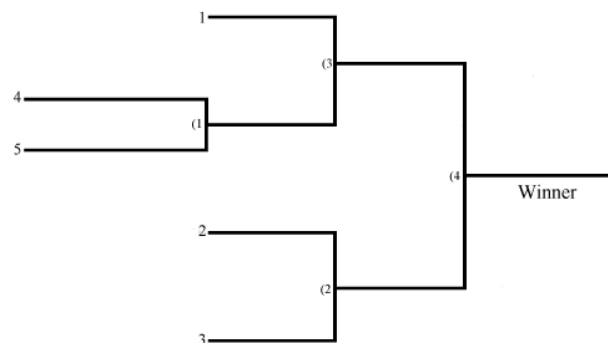

**Bottom 5 teams advance to
Playoff Bracket B**

Playoff Schedule

Date	Time	Away Team	Score	Home Team

Sunday, February 4 – Games Postponed Due to Weather

Sunday, February 11 – No Games – Super Bowl

Sunday, February 18	9:30am	Suicide Squad (5A)	14-16	R-US (4A)
	10:30am	X-Rated (6A)	FL-FW	Villains (3A)
	11:30am	Friendly Fire (5B)	6-22	East Los Cheaters (4B)
Sunday, February 25	9:30am	R-US	26-28	iTCH Athletics (1A)
	10:30am	Villains	12-6	TBU (2A)
	11:30am	East Los Cheaters	FW-FL	TARS Attacks (1B)
	12:30pm	LA Hogs (3B)	34-6	Warriors (2B)
Sunday, March 3	9:30am	LA Hogs	FW-FL	East Los Cheaters
	10:30am	Villains	14-22	iTCH Athletics

Division A Champion: iTCH Athletics

Division B Champion: LA Hogs